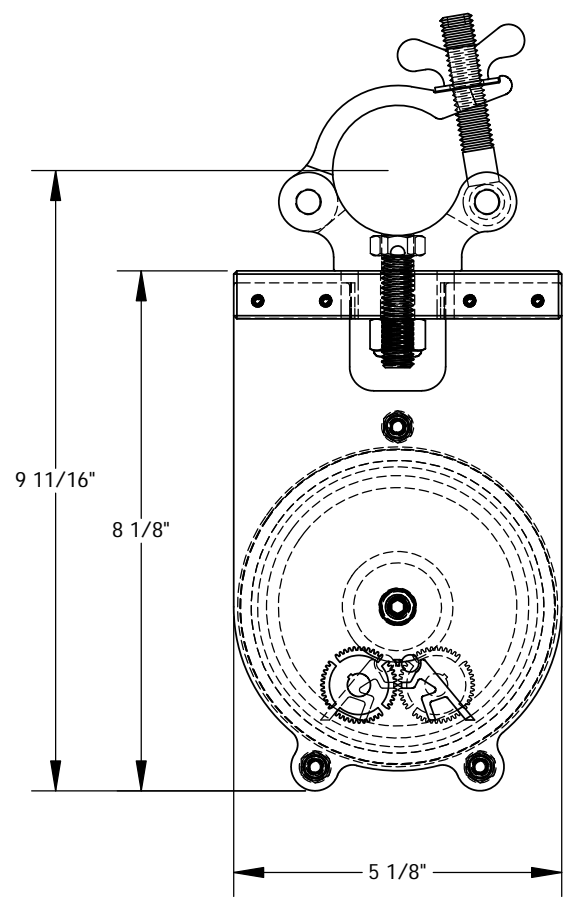

REVISIONS			
Rev.	Drawn	Date	Revisions

Spot Blocks
 Single Spot Block Overview
 Scale: as noted
 Drawn on: 10/18/2013
 Revised on:

1 Single Spot Block
 SB4 scale = 1:3

the information contained in this drawing is the property of creative conners inc.

SB4