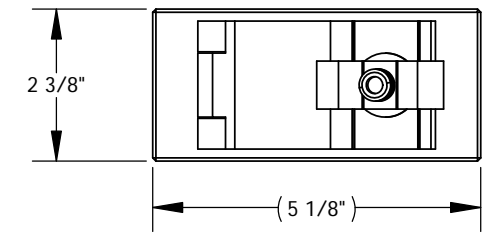

REVISIONS			
Rev.	Drawn	Date	Revisions

Spot Blocks
 Single Spot Block Overview
 Scale: as noted
 Drawn on: 10/18/2013
 Revised on:

1 Single Spot Block
 SB4 scale = 1:3

the information contained in this drawing is the property of creative conners inc.