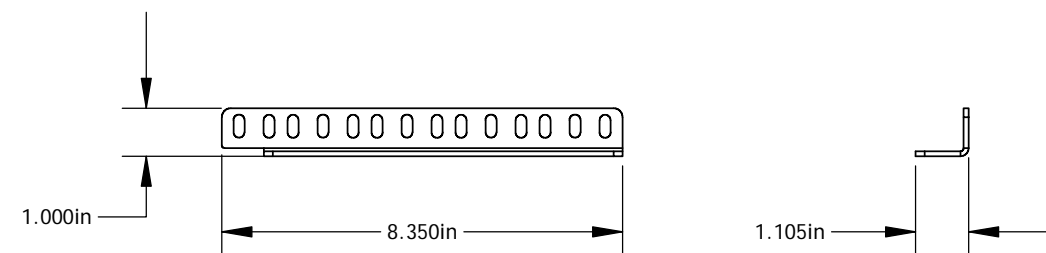

- Notes:**
- Stagehand weighs approximately 62#
 - Connector latches on back are hinged
 - Each Stagehand ships with 1 Rack Mount bracket pair (top and bottom)

1 Stagehand Pro AC

 SP1 scale = 1:8

2 Rack Mount Bottom

 SP1 scale = 1:4

3 Rack Mount Top

 SP1 scale = 1:4