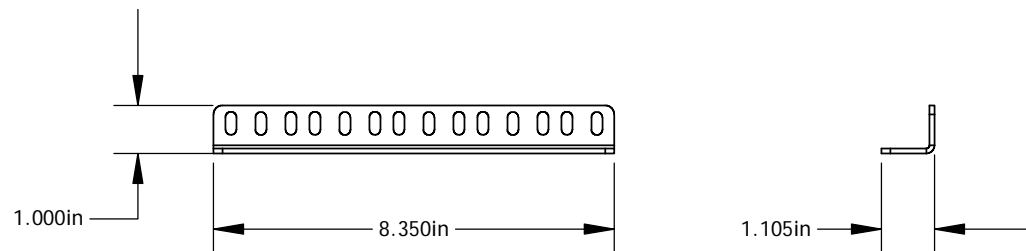

- Notes:**
- Stagehand weighs approximately 62#
 - Connector latches on back are hinged
 - Each Stagehand ships with 1 Rack Mount bracket pair (top and bottom)

1 Stagehand Pro AC

 SP1 scale = 1:8

2 Rack Mount Bottom

 SP1 scale = 1:4

3 Rack Mount Top

 SP1 scale = 1:4