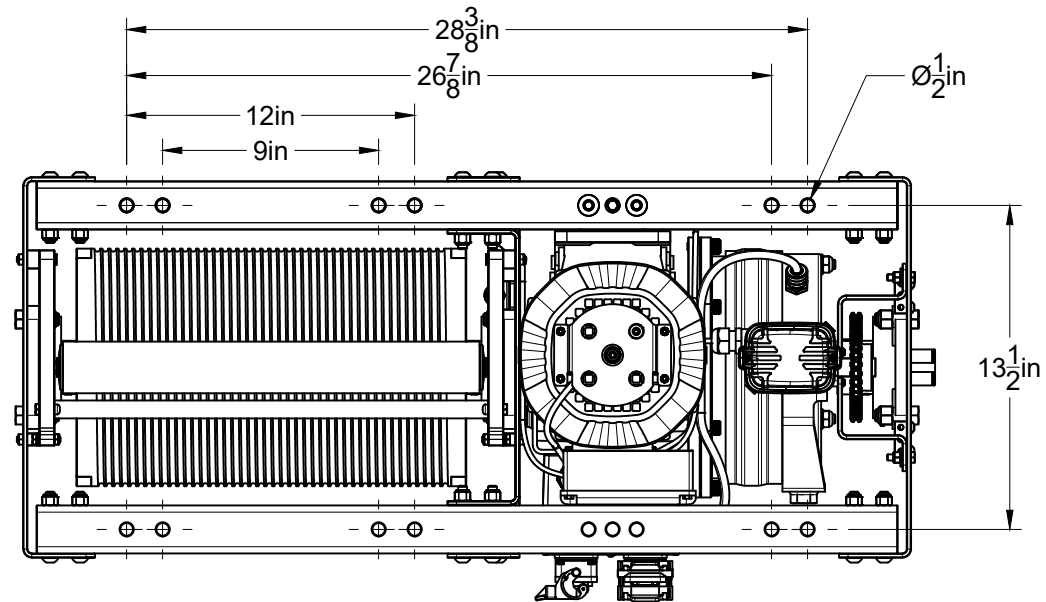

Front Side Iso View
NTS

Top View

Rear Side Iso View
NTS

Front View

Side View

Hoist Data	
Gearmotor Model	KA57DRN100L4BE5HR/2W
Gearmotor Current Rating	14.6A
Gearmotor Voltage Rating	230VAC 60hz
Motor Output Torque	4280 lb-in
Motor Output RPM	73RPM
Secondary Brake Model	KEB 0938M03-3A10
Secondary Brake Capacity	750 Nm
Rated Line Pull	750lbs
Line Speed	36"/s

Rev.	Drawn	Date	Revisions

tolerances:
% : ±1/16"
.xx : ±0.010
.xxx : ±0.003

the information
contained in the
drawing is the
property of creative
conners inc.