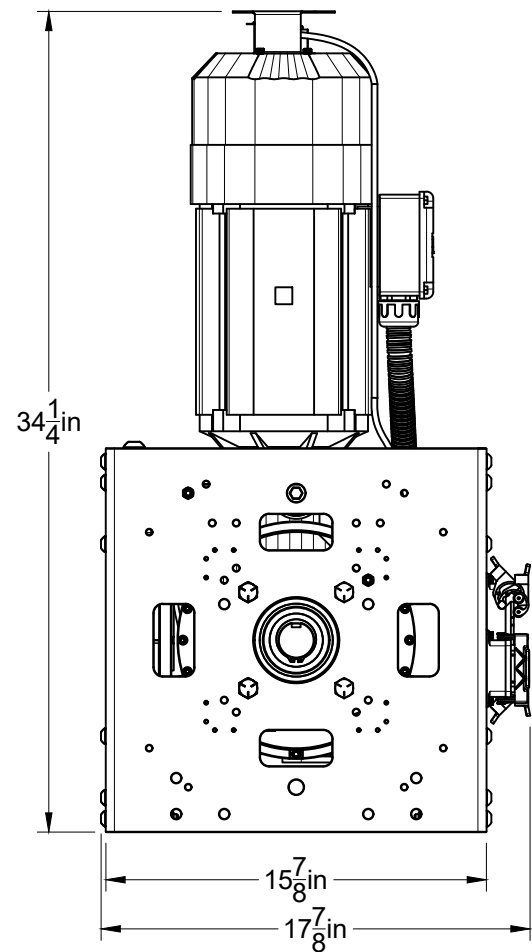

Front Side Iso View
NTS

Top View

Rear Side Iso View
NTS

Front View

Side View

Hoist Data	
Gearmotor Model	KA57DRN100L4BE5HR/2W
Gearmotor Current Rating	14.6A
Gearmotor Voltage Rating	230VAC 60hz
Motor Output Torque	4280 lb-in
Motor Output RPM	73RPM
Secondary Brake Model	KEB 0938M03-3A10
Secondary Brake Capacity	750 Nm
Rated Line Pull	750lbs
Line Speed	36"/s

Rev.	Drawn	Date	Revisions

tolerances:
% : ±1/16"
.xx : ±0.010
.xxx : ±0.003

the information
contained in the
drawing is the
property of creative
conners inc.