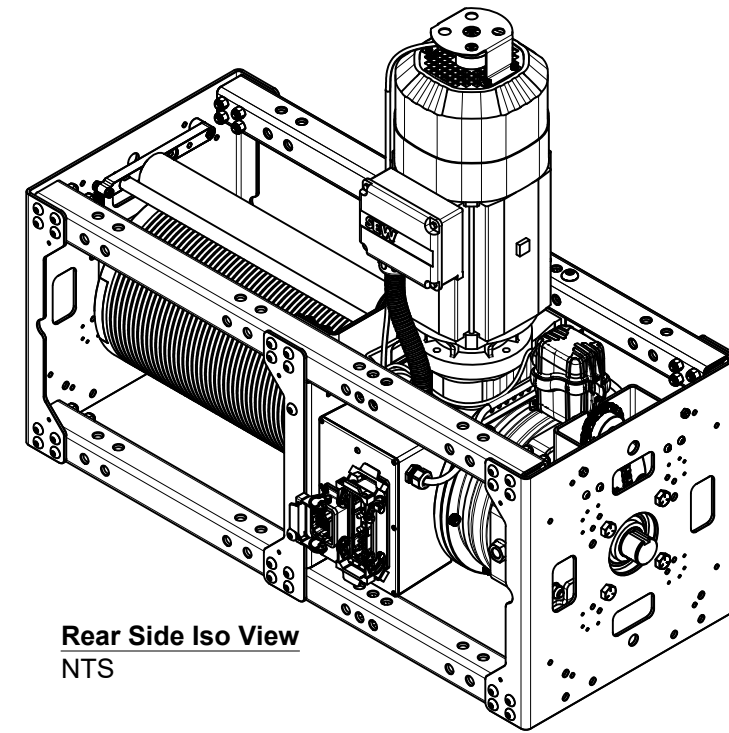

Front Side Iso View
NTS

Top View

Rear Side Iso View
NTS

Front View

Side View

Hoist Data	
Gearmotor Model	KA57DRN100L4BE5HR/2W
Gearmotor Current Rating	14.6A
Gearmotor Voltage Rating	230VAC 60hz
Motor Output Torque	4280 lb-in
Motor Output RPM	73RPM
Secondary Brake Model	KEB 0938M03-3A10
Secondary Brake Capacity	750 Nm
Rated Line Pull	750lbs
Line Speed	36"/s