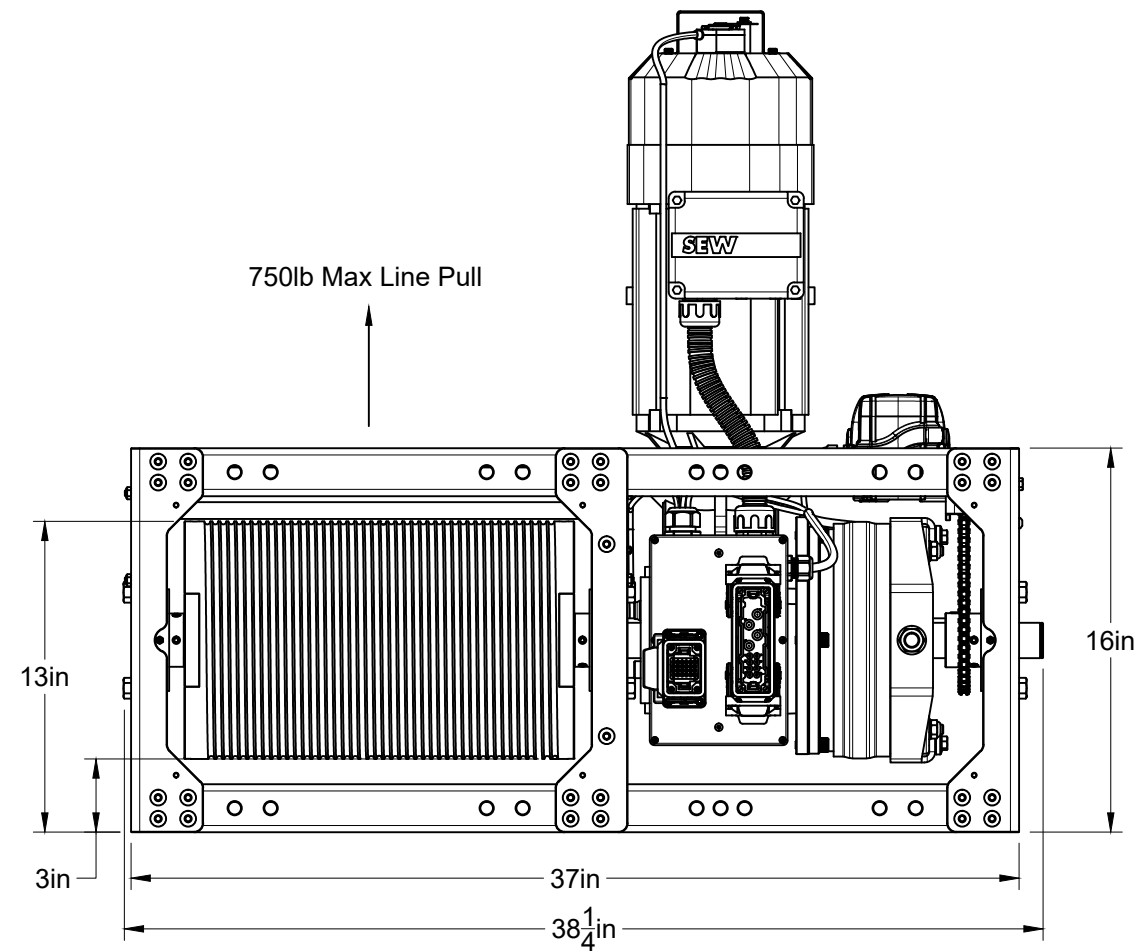

Front Side Iso View
NTS

Top View

Rear Side Iso View
NTS

Front View

Side View

Hoist Data	
Gearmotor Model	KA57DRN100L4BE5HR/2W
Gearmotor Current Rating	14.6A
Gearmotor Voltage Rating	230VAC 60hz
Motor Output Torque	4280 lb-in
Motor Output RPM	73RPM
Secondary Brake Model	KEB 0938M03-3A10
Secondary Brake Capacity	750 Nm
Rated Line Pull	750lbs
Line Speed	36"/s